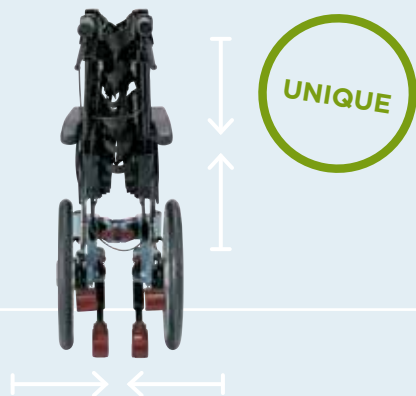

THE NEW VISION SERIES COMPACT COMFORT

Tilt range between
-2 and +30 degrees.
This prevents sliding and
offers the opportunity
for variation.

TAILOR MADE INNOVATION

Combining the competence of the leading comfort wheelchair designer from Norway with seating experts from Japan, and the result is Netti Vision; Making everyday life better the Norwegian way.

Netti Vision is a dream to work with for the therapists, the care givers and the care managers. It is lighter, has innovative and simple ways to adjust the features and it has a modern design.

MORE COMPACT

Folds easily for storage and transport - a unique feature for a comfort wheelchair.