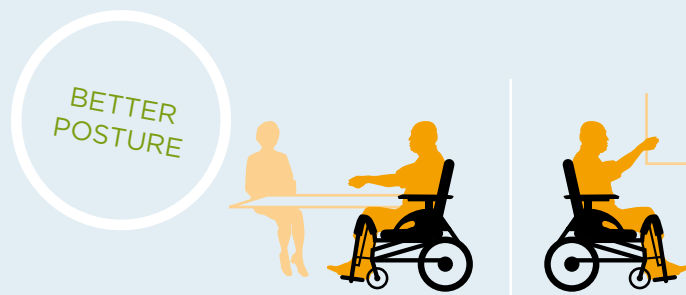

That is what Netti Vision is all about.

THE NETTI SEATING SYSTEM IS SIMPLY MORE COMFORTABLE

User comfort comes from careful design to ensure an optimum interaction between the wheelchair, the cushions and the different accessories. The thoroughly thought out design creates synergies so that the separate solutions support each other and secures a comfortable sitting position in accordance with the 7 principles of seating comfort.

It's this attention to detail that makes a Netti chair feel different. It's what makes the Netti seating experience so good.

MORE ACTIVE AND HEALTHY

Netti Vision enables the wheelchair user to better digestion, more activities and to have closer contact with people who loves them. The Netti Seating System is unique and secures the optimal sitting position throughout the day. Easy to adjust for variation of pressure.

- + Rigid frame properties provides stability for the whole body.
- + Seat depth adjustable from 35 cm to 42,5 cm for maximum pressure distribution and stability.
- + Arm support can be lowered to seat cushion level for easy transfer.
- + Cushions provides maximum pressure distribution, comfort and relief.
- + Integrated side supports increase stability.