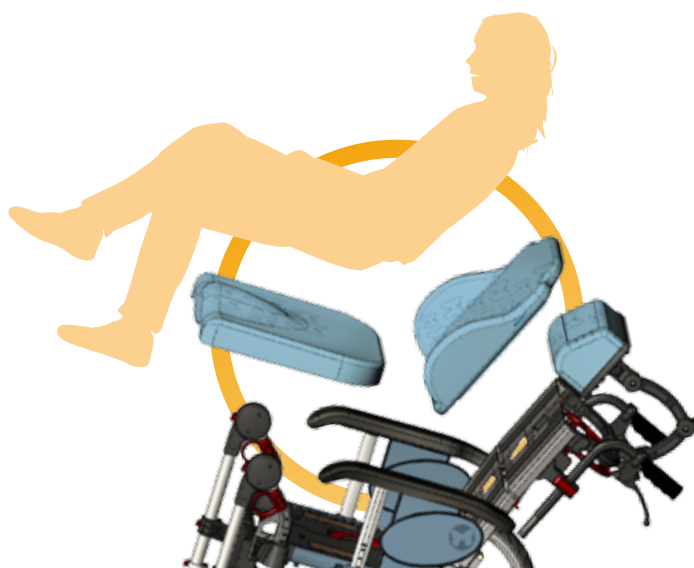

That is what Netti Vision is all about.

THE NETTI SEATING SYSTEM IS SIMPLY MORE COMFORTABLE

User comfort comes from careful design to ensure an optimum interaction between the wheelchair, the cushions and the different accessories. The thoroughly thought out design creates synergies so that the separate solutions support each other and secures a comfortable sitting position in accordance with the 7 principles of seating comfort.

It's this attention to detail that makes a Netti chair feel different. It's what makes the Netti seating experience so good.

MORE ACTIVE AND HEALTHY

Netti Vision enables the wheelchair user to better digestion, more activities and to have closer contact with people who loves them. The Netti Seating System is unique and secures the optimal sitting position throughout the day. Easy to adjust for variation of pressure.

GET MORE OUT IN THE CHAIR

Netti Vision gives the user more golden moments because it is possible – and safe – to travel by car on a sunny day – together with family members or care givers. The daily life is easier for the family members or care givers because it is easy to organize transportation from home to a care centre etc.

- + Rigid frame properties provides stability for the whole body.
- + Seat depth adjustable from 35 cm to 42,5 cm for maximum pressure distribution and stability.
- + Arm support can be lowered to seat cushion level for easy transfer.
- + Cushions provides maximum pressure distribution, comfort and relief.
- + Integrated side supports increase stability.