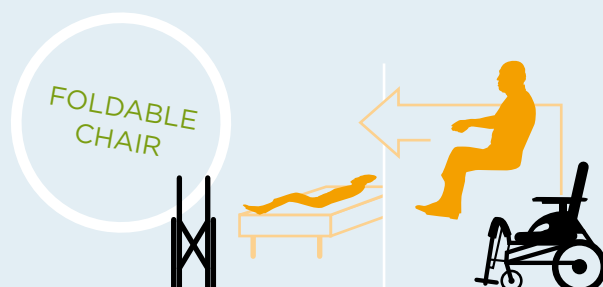

It's this attention to detail that makes a Netti chair feel different. It's what makes the Netti seating experience so good.

MORE ACTIVE AND HEALTHY

Netti Vision enables the wheelchair user to better digestion, more activities and to have closer contact with people who loves them. The Netti Seating System is unique and secures the optimal sitting position throughout the day. Easy to adjust for variation of pressure.

GET MORE OUT IN THE CHAIR

Netti Vision gives the user more golden moments because it is possible – and safe – to travel by car on a sunny day – together with family members or care givers. The daily life is easier for the family members or care givers because it is easy to organize transportation from home to a care centre etc.

COMPACT AND EASY TRANSFER

Netti Vision has innovative features and enable the wheelchair users to an easy transfer to and from a bed, a toilet or an ordinary chair. The foldable frame of Netti Vision gives you more space in the living room and the kitchen. It is easy to fold and store the wheelchair.

- + Rigid frame properties provides stability for the whole body.
- + Seat depth adjustable from 35 cm to 42,5 cm for maximum pressure distribution and stability.
- + Arm support can be lowered to seat cushion level for easy transfer.
- + Cushions provides maximum pressure distribution, comfort and relief.
- + Integrated side supports increase stability.